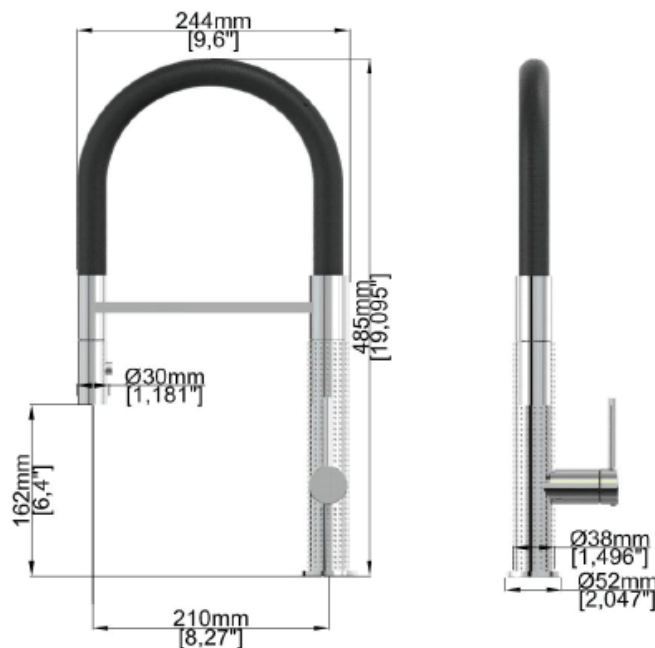

DESCRIPTION

Kitchen faucet with pull-out spray head

FEATURES

Single hole installation
 3/8" speedway compression
 Ceramic cartridge
 Maximal flow of 5.7 l/min (1.5 gpm) - 60 psi

CERTIFICATIONS

CSA B125.1
 NSF/ANSI standard 61 & 372
 ASME A112.18.1
 ADA

COLORS (FINISHES)

Polished chrome: **4300-CH**
 Matte black: **4300-MB**
 Brushed gold: **4300-BG**

WARRANTY

All NOVVITA faucets and cartridges are warranted against manufacturing defects for a period of five (5) years from the date of purchase, under normal use and maintenance conditions. This warranty is valid only if the installation is performed by a licensed master plumber.