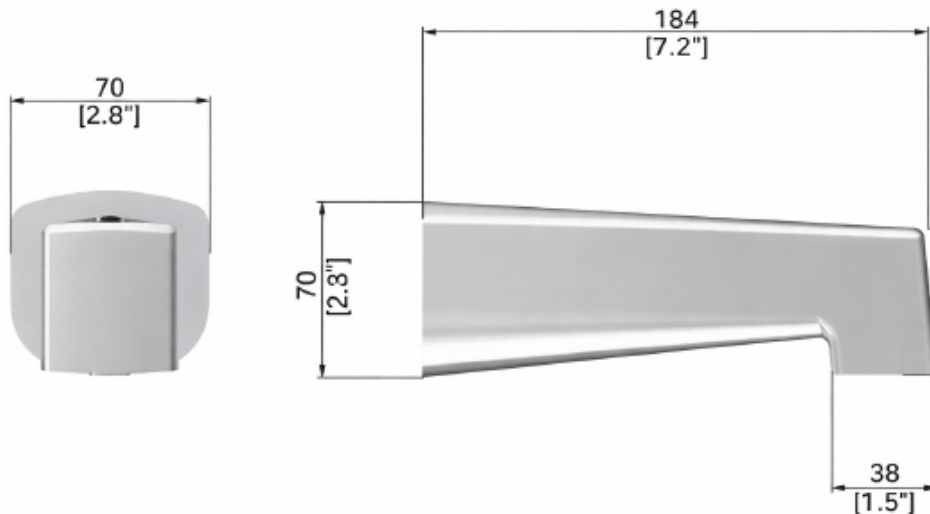

DESCRIPTION

Square tub spout without diverter

FEATURES

Zinc ally material
 Spout minimum: 9l/min (2.38 gmp) US - 20 psi
 1/2" copper slip fit inlet

CERTIFICATIONS

CSA B125.1
 ASME A112.18.1
 ADA

COLORS (FINISHES)

Chrome: **JX528L-ND-CH**
 Matte black: **JX528L-ND-MB**
 Brushed gold: **JX528L-ND-BG**

WARRANTY

All NOVITA faucets and cartridges are warranted against manufacturing defects for a period of five (5) years from the date of purchase, under normal use and maintenance conditions. This warranty is valid only if the installation is performed by a licensed master plumber.