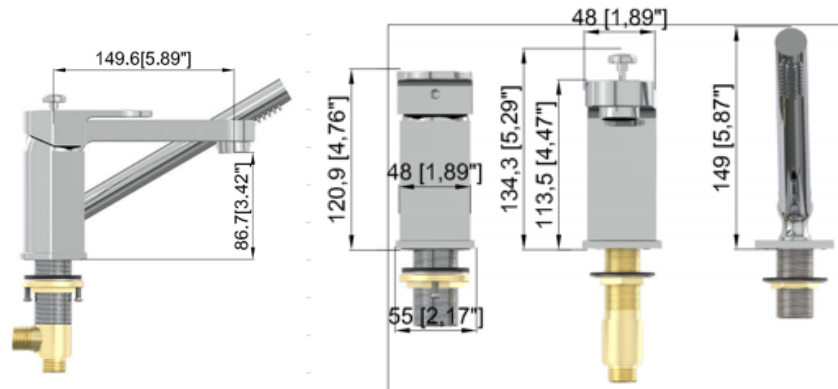

DESCRIPTION

3pc Bath faucet with round hand showerhead

FEATURES

Ceramic cartridge
 Handheld showerhead with brass column
 Hand shower maximal flow of 5.7l/min (1.5 GPM) - 60 psi

CERTIFICATIONS

CSA B125.1
 ASME A112.18.1
 ADA

COLORS (FINISHES)

Polished chrome: **1600-CH**
 Matte black: **1600-MB**

WARRANTY

All NOVITA faucets and cartridges are warranted against manufacturing defects for a period of five (5) years from the date of purchase, under normal use and maintenance conditions. This warranty is valid only if the installation is performed by a licensed master plumber.