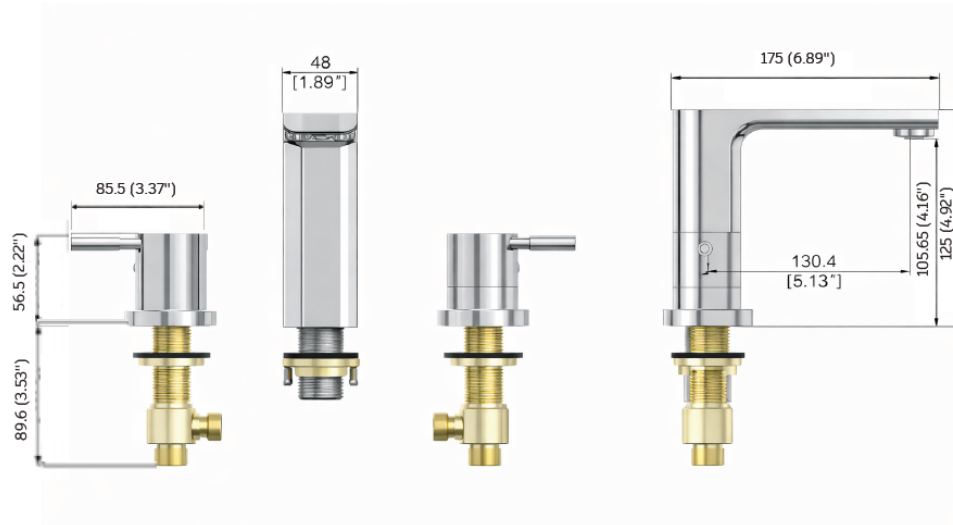

DESCRIPTION

3pc Round bath faucet

FEATURES

Ceramic cartridge
 Minimal flow of 9 l/min (2.38 gpm) - 20 psi
 Brass faucet handles

CERTIFICATIONS

CSA B125.1
 ASME A112.18.1
 ADA

COLORS (FINISHES)

Polished chrome: **2120-1-CH**
 Matte black: **2120-1-MB**

WARRANTY

All NOVITA faucets and cartridges are warranted against manufacturing defects for a period of five (5) years from the date of purchase, under normal use and maintenance conditions. This warranty is valid only if the installation is performed by a licensed master plumber.