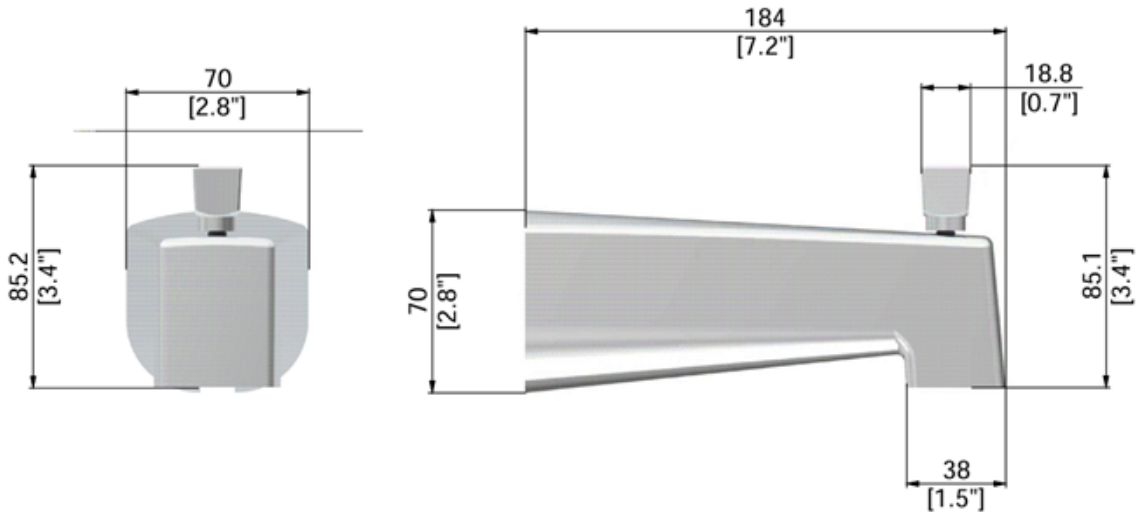

DESCRIPTION

Square tub spout with diverter

FEATURES

Zinc ally material
Spout minimum: 9l/min (2.38 gmp) US - 20 psi
1/2" copper slip fit inlet

CERTIFICATIONS

CSA B125.1
ASME A112.18.1
ADA

COLORS (FINISHES)

Chrome: **JX528L-CH**
Matte black: **JX528L-MB**

WARRANTY

All NOVITA faucets and cartridges are warranted against manufacturing defects for a period of five (5) years from the date of purchase, under normal use and maintenance conditions. This warranty is valid only if the installation is performed by a licensed master plumber.