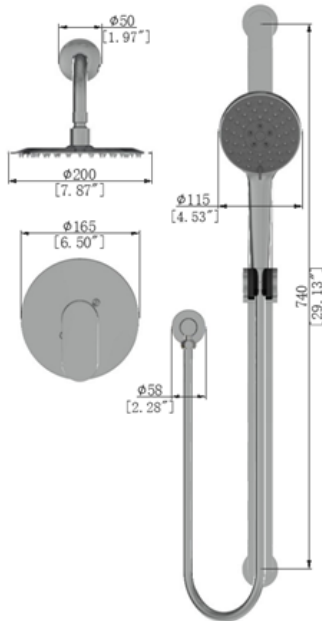

DESCRIPTION

Rounded shower kit with slide bar, handheld showerhead and rain showerhead

FEATURES

Balanced pressure cartridge
 Hand shower flow: 5.7 l/min (1.5 gpm) - 60 psi
 Rain shower flow: 5.7l/min (1.5 gpm) - 60 psi

CERTIFICATIONS

CSA B125.1
 ASME A112.18.1
 ADA

COLORS (FINISHES)

Polished chrome: **KIT ZORKA-2 CH**
 Matte black: **KIT ZORKA-2 MB**

WARRANTY

All NOVITA faucets and cartridges are warranted against manufacturing defects for a period of five (5) years from the date of purchase, under normal use and maintenance conditions. This warranty is valid only if the installation is performed by a licensed master plumber.