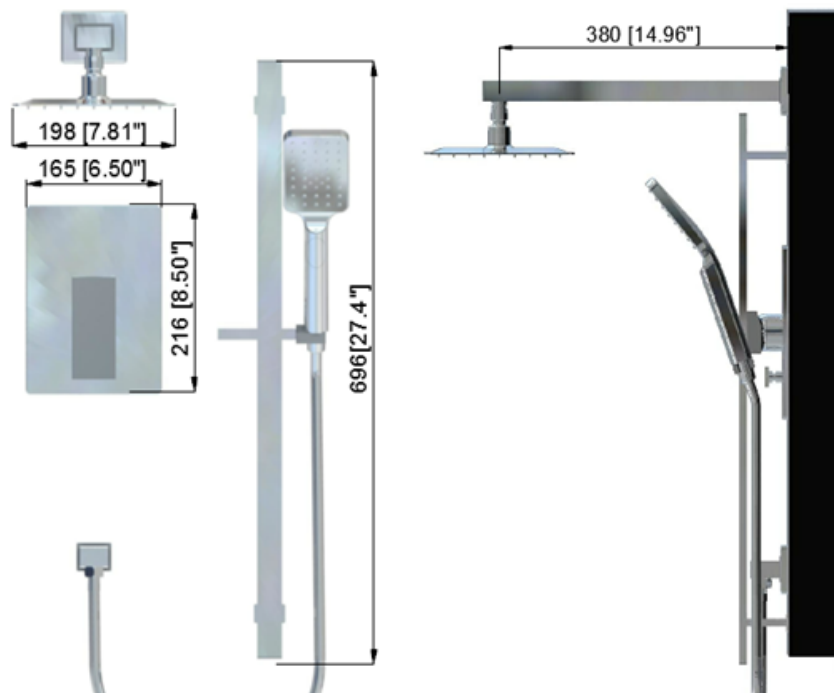

DESCRIPTION

Square shower kit with slide bar, handheld showerhead and rain showerhead

FEATURES

Balanced pressure cartridge
 Hand shower flow: 5.7 l/min (1.5 gpm) - 60 psi
 Rain shower flow: 5.7l/min (1.5 gpm) - 60 psi

CERTIFICATIONS

CSA B125.1
 ASME A112.18.1
 ADA

COLORS (FINISHES)

Polished chrome: **KIT EVOLUTION-2 CH**
 Matte black: **KIT EVOLUTION-2 MB**

WARRANTY

All NOVITA faucets and cartridges are warranted against manufacturing defects for a period of five (5) years from the date of purchase, under normal use and maintenance conditions. This warranty is valid only if the installation is performed by a licensed master plumber.