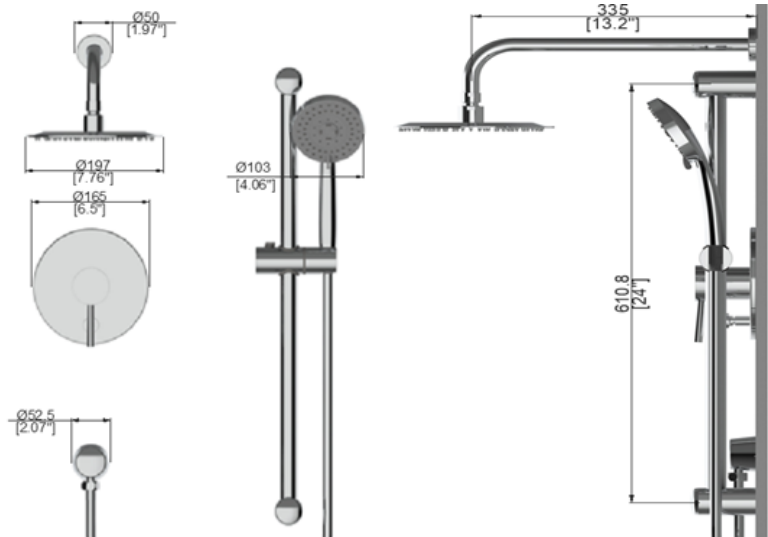

DESCRIPTION

Round shower kit with slide bar, handheld showerhead and rain showerhead

FEATURES

Balanced pressure cartridge
 Hand shower flow: 5.7 l/min (1.5 gpm) - 60 psi
 Rain shower flow: 5.7l/min (1.5 gpm) - 60 psi

CERTIFICATIONS

CSA B125.1
 ASME A112.18.1
 ADA

COLORS (FINISHES)

Polished chrome: **KIT BUILDER-2 CH**
 Matte black: **KIT BUILDER-2 MB**

WARRANTY

All NOVITA faucets and cartridges are warranted against manufacturing defects for a period of five (5) years from the date of purchase, under normal use and maintenance conditions. This warranty is valid only if the installation is performed by a licensed master plumber.