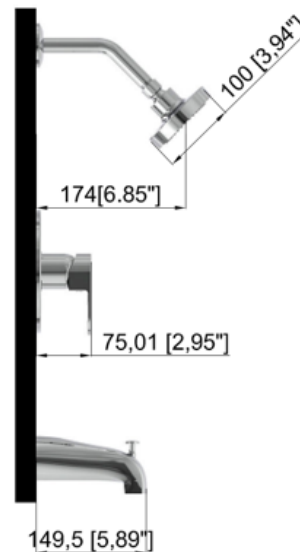

DESCRIPTION

Bath/shower kit with showerhead and bathtub spout

FEATURES

Balanced pressure ceramic cartridge
 Spout minimum flow rate: 9l/min (2.38 gpm) - 20 psi
 Showerhead maximal flow rate: 5.5l/min (1.5 gpm) - 60 psi

CERTIFICATIONS

CSA B125.1
 ASME A112.18.1
 ADA

COLORS (FINISHES)

Chrome: **KIT BD ZORKA CH**
 Matte black: **KIT BD ZORKA MB**

WARRANTY

All NOVITA faucets and cartridges are warranted against manufacturing defects for a period of five (5) years from the date of purchase, under normal use and maintenance conditions. This warranty is valid only if the installation is performed by a licensed master plumber.