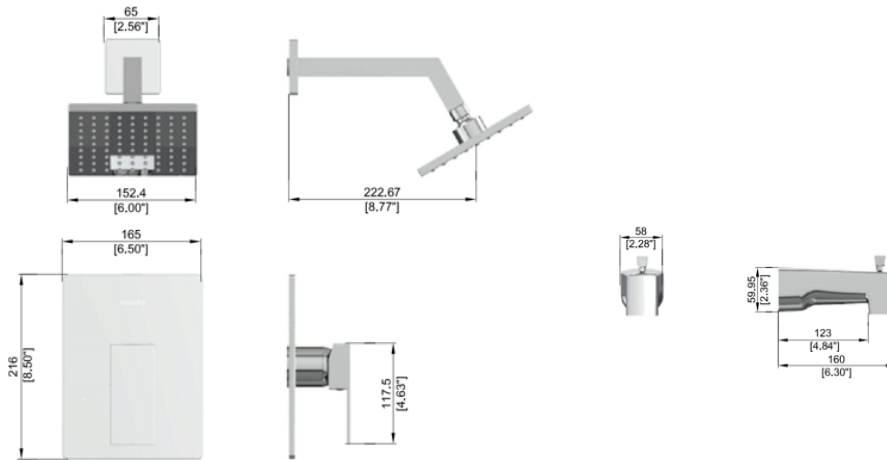

BATH/SHOWER FAUCET

KIT EVOLUTION | BD

PRODUCT CODE : KIT BD EVOLUTION

SPECIFICATIONS

DESCRIPTION

Bath/shower kit with showerhead and bathtub spout

FEATURES

Balanced pressure ceramic cartridge
Spout minimum flow rate: 9l/min (2.38 gpm) - 20 psi
Showerhead maximal flow rate: 5.7l/min (1.5 gpm) - 60 psi

CERTIFICATIONS

CSA B125.1
ASME A112.18.1
ADA

COLORS (FINISHES)

Chrome: **KIT BD EVOLUTION CH**
Matte black: **KIT BD EVOLUTION MB**

WARRANTY

All NOVITA faucets and cartridges are warranted against manufacturing defects for a period of five (5) years from the date of purchase, under normal use and maintenance conditions. This warranty is valid only if the installation is performed by a licensed master plumber.