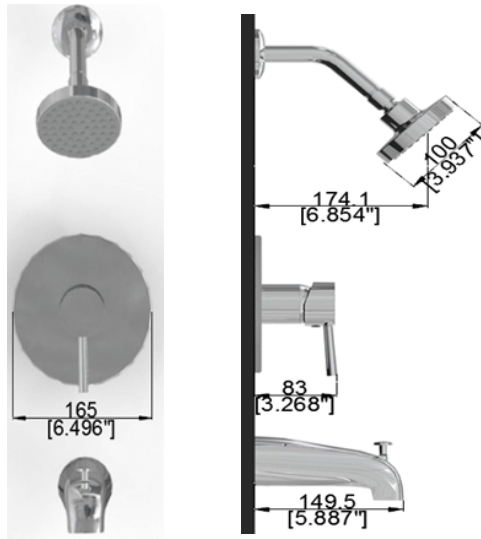

BATH/SHOWER FAUCET

KIT BUILDER | BD

PRODUCT CODE : KIT BD BUILDER

SPECIFICATIONS

DESCRIPTION

Bath/shower kit with showerhead and bathtub spout

FEATURES

Balanced pressure ceramic cartridge
Spout minimum flow rate: 9l/min (2.38 gpm) - 20 psi
Showerhead maximal flow rate: 5.7l/min (1.5 gpm) - 60 psi

CERTIFICATIONS

CSA B125.1
ASME A112.18.1
ADA

COLORS (FINISHES)

Chrome: **KIT BD BUILDER CH**
Matte black: **KIT BD BUILDER MB**

WARRANTY

All NOVITA faucets and cartridges are warranted against manufacturing defects for a period of five (5) years from the date of purchase, under normal use and maintenance conditions. This warranty is valid only if the installation is performed by a licensed master plumber.