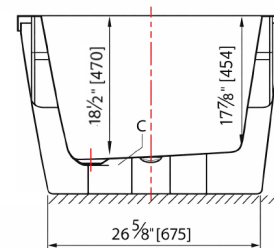

DESCRIPTION

Bain autoportant en acrylique

FEATURES

Dimensions: 65 3/4" X 34" X 22 1/2" (1670 X 864 X 483mm)

With arm rests

Acrylic reinforced with 3mm fiberglass

CERTIFICATIONS

CUPC

CSA B45.5-22/IAPMO Z124-2022

COLORS (FINISHES)

White

WARRANTY

All Novvita bathtubs are warranted against manufacturing defects for a period of one (1) year from the date of purchase, under normal use and maintenance conditions. This warranty is valid only if the installation is performed by a licensed master plumber.