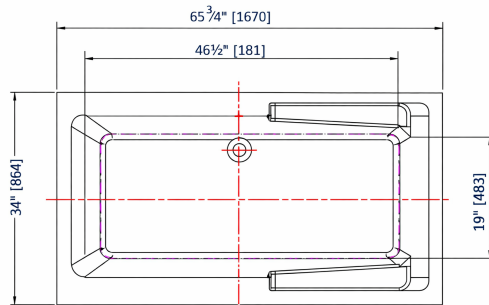

DESCRIPTION

Bain autoportant en acrylique

FEATURES

Dimensions: 65 3/4" X 34" X 22 1/2" (1670 X 864 X 483mm)

With arm rests

Acrylic reinforced with 3mm fiberglass

CERTIFICATIONS

CUPC

CSA B45.5-22/IAPMO Z124-2022

COLORS (FINISHES)

White

WARRANTY

All Novvita bathtubs are warranted against manufacturing defects for a period of one (1) year from the date of purchase, under normal use and maintenance conditions. This warranty is valid only if the installation is performed by a licensed master plumber.