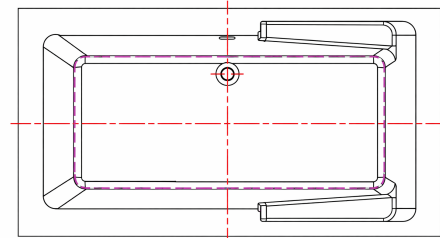

DESCRIPTION

Bain autoportant en acrylique

FEATURES

Dimensions: 65 3/4" X 34" X 22 1/2" (1670 X 864 X 483mm)

With arm rests

Acrylic reinforced with 3mm fiberglass

CERTIFICATIONS

CUPC

CSA B45.5-22/IAPMO Z124-2022

COLORS (FINISHES)

White

WARRANTY

All Novvita bathtubs are warranted against manufacturing defects for a period of one (1) year from the date of purchase, under normal use and maintenance conditions. This warranty is valid only if the installation is performed by a licensed master plumber.