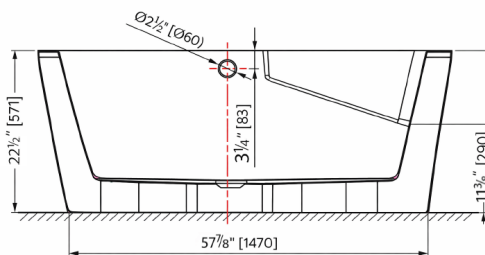

DESCRIPTION

Bain autoportant en acrylique

FEATURES

Dimensions: 65 3/4" X 34" X 22 1/2" (1670 X 864 X 483mm)

With arm rests

Acrylic reinforced with 3mm fiberglass

CERTIFICATIONS

CUPC

CSA B45.5-22/IAPMO Z124-2022

COLORS (FINISHES)

White

WARRANTY

All Novvita bathtubs are warranted against manufacturing defects for a period of one (1) year from the date of purchase, under normal use and maintenance conditions. This warranty is valid only if the installation is performed by a licensed master plumber.