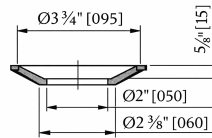

DESCRIPTION

Freestanding acrylic bathtub

FEATURES

Dimensions: 59 3/4" X 32" X 21 3/4" (1516 X 813 X 554mm)

With arm rests

Acrylic reinforced with 3mm fiberglass

CERTIFICATIONS

CUPC

CSA B45.5-22/IAPMO Z124-2022

COLORS (FINISHES)

White

WARRANTY

All Novvita bathtubs are warranted against manufacturing defects for a period of one (1) year from the date of purchase, under normal use and maintenance conditions. This warranty is valid only if the installation is performed by a licensed master plumber.