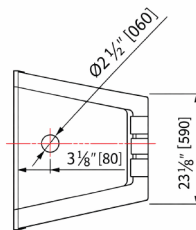

DESCRIPTION

Freestanding acrylic bathtub

FEATURES

Dimensions: 59 3/4" X 32" X 21 3/4" (1516 X 813 X 554mm)

With arm rests

Acrylic reinforced with 3mm fiberglass

CERTIFICATIONS

CUPC

CSA B45.5-22/IAPMO Z124-2022

COLORS (FINISHES)

White

WARRANTY

All Novvita bathtubs are warranted against manufacturing defects for a period of one (1) year from the date of purchase, under normal use and maintenance conditions. This warranty is valid only if the installation is performed by a licensed master plumber.