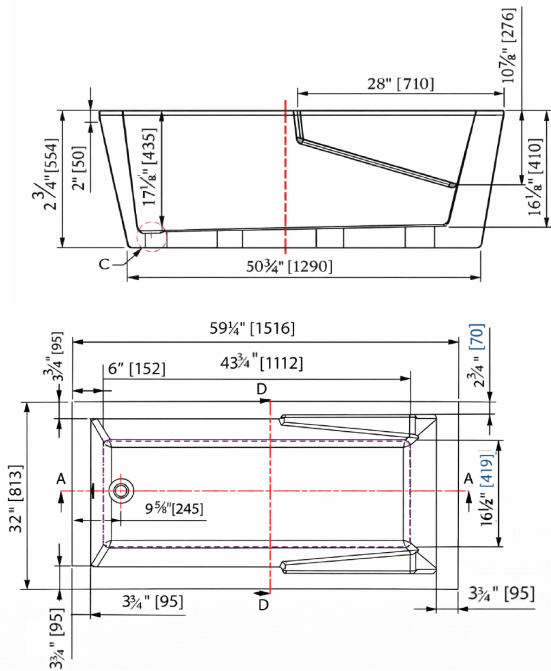

DESCRIPTION

Freestanding acrylic bathtub

FEATURES

Dimensions: 59 3/4" X 32" X 21 3/4" (1516 X 813 X 554mm)

With arm rests

Acrylic reinforced with 3mm fiberglass

CERTIFICATIONS

CUPC

CSA B45.5-22/IAPMO Z124-2022

COLORS (FINISHES)

White

WARRANTY

All Novvita bathtubs are warranted against manufacturing defects for a period of one (1) year from the date of purchase, under normal use and maintenance conditions. This warranty is valid only if the installation is performed by a licensed master plumber.