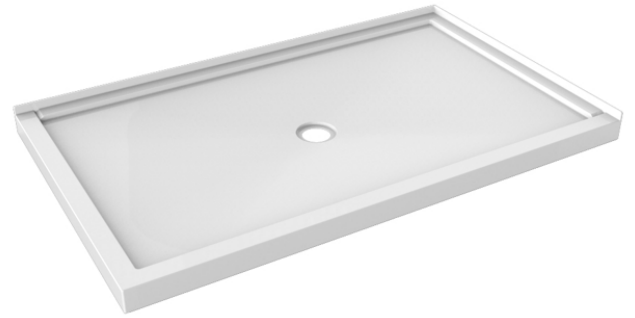

DESCRIPTION

Rectangular acrylic shower base with round center drain

FEATURES

Dimensions: 59 3/4" X 36" x 3 1/2" (1516 X 914 X 90 mm)
 Tile trim on two walls available in left or right version Acrylic reinforced with 3mm fiberglass with leak protection

CERTIFICATIONS

CUPC
 CSA B5.2-22/IAPMO Z124-2022

COLORS (FINISHES)

White

TYPE OF INSTALLATION:

Right corner: **SB6036L**
 Left corner: **SB6036R**

WARRANTY

All NOVITA shower bases are warranted against manufacturing defects for a period of one (1) year from the date of purchase, under normal use and maintenance conditions. This warranty is valid only if the installation is performed by a licensed master plumber.