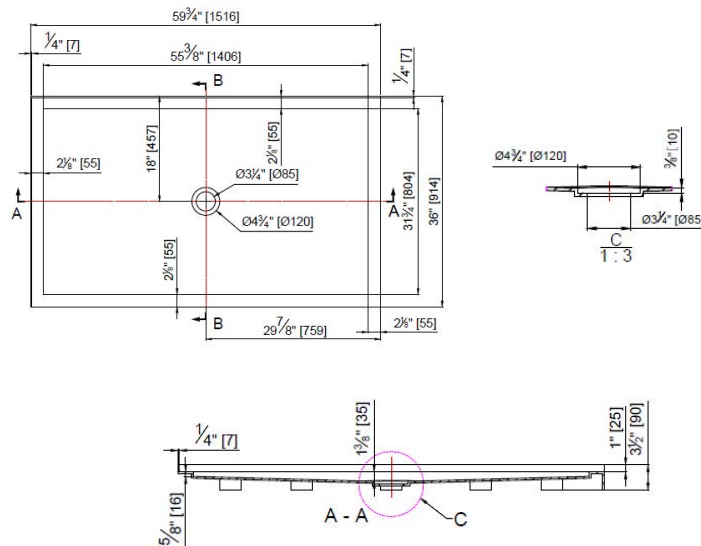

DESCRIPTION

Rectangular acrylic shower base with round center drain

FEATURES

Dimensions: 59 3/4" X 36" x 3 1/2" (1516 X 914 X 90 mm)
 Tile trim on two walls available in left or right version Acrylic reinforced with 3mm fiberglass with leak protection

CERTIFICATIONS

CUPC
 CSA B5.2-22/IAPMO Z124-2022

COLORS (FINISHES)

White

TYPE OF INSTALLATION:

Right corner: **SB6036L**
 Left corner: **SB6036R**

WARRANTY

All NOVITA shower bases are warranted against manufacturing defects for a period of one (1) year from the date of purchase, under normal use and maintenance conditions. This warranty is valid only if the installation is performed by a licensed master plumber.