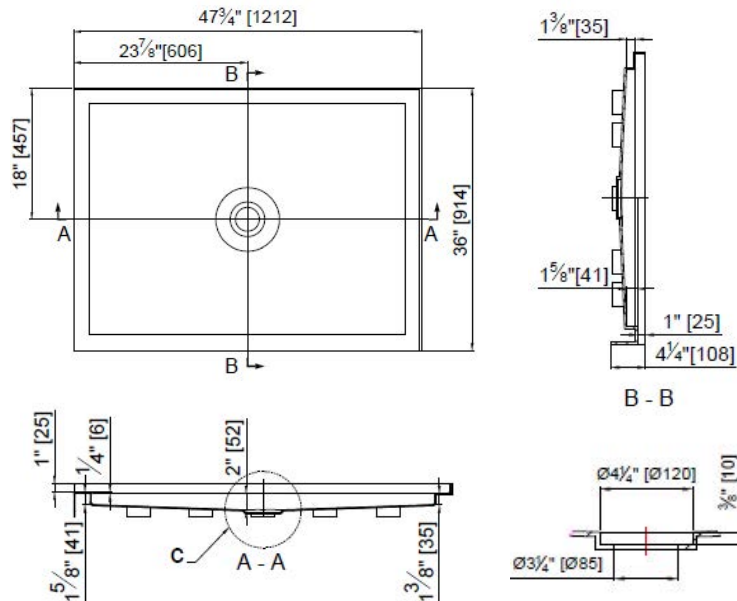

TYPE OF INSTALLATION:

Right corner: **SB4836L**
Left corner: **SB4836R**

WARRANTY

All NOVITA shower bases are warranted against manufacturing defects for a period of one (1) year from the date of purchase, under normal use and maintenance conditions. This warranty is valid only if the installation is performed by a licensed master plumber.