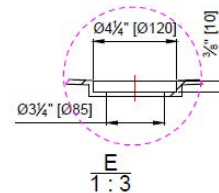

TYPE OF INSTALLATION:

Right corner: **SB4832L**
Left corner: **SB4832R**

WARRANTY

All NOVITA shower bases are warranted against manufacturing defects for a period of one (1) year from the date of purchase, under normal use and maintenance conditions. This warranty is valid only if the installation is performed by a licensed master plumber.