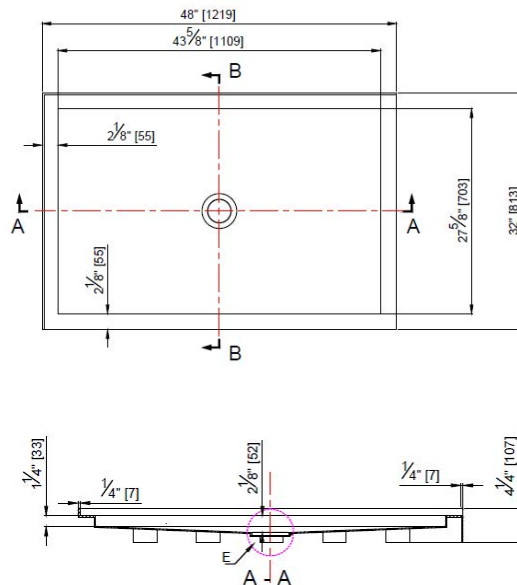

DESCRIPTION

Rectangular acrylic shower base with round center drain

FEATURES

Dimensions: 48" X 32" x 4 1/4" (1219 X 813 X 107 mm)
 Tile trim on two walls available in left or right version
 Acrylic reinforced with 3mm fiberglass with leak protection

CERTIFICATIONS

CUPC
 CSA B5.2-22/IAPMO Z124-2022

COLORS (FINISHES)

White

TYPE OF INSTALLATION:

Right corner: **SB4832L**
 Left corner: **SB4832R**

WARRANTY

All NOVITA shower bases are warranted against manufacturing defects for a period of one (1) year from the date of purchase, under normal use and maintenance conditions. This warranty is valid only if the installation is performed by a licensed master plumber.