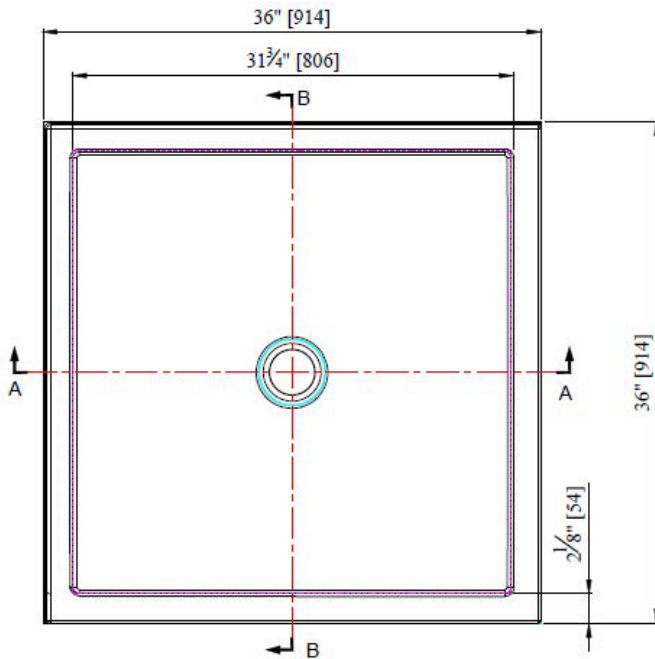

COLORS (FINISHES)

White

WARRANTY

All NOVITA shower bases are warranted against manufacturing defects for a period of one (1) year from the date of purchase, under normal use and maintenance conditions. This warranty is valid only if the installation is performed by a licensed master plumber.