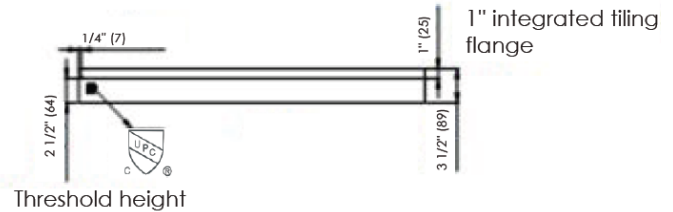

COLORS (FINISHES)

White

WARRANTY

All NOVITA shower bases are warranted against manufacturing defects for a period of one (1) year from the date of purchase, under normal use and maintenance conditions. This warranty is valid only if the installation is performed by a licensed master plumber.