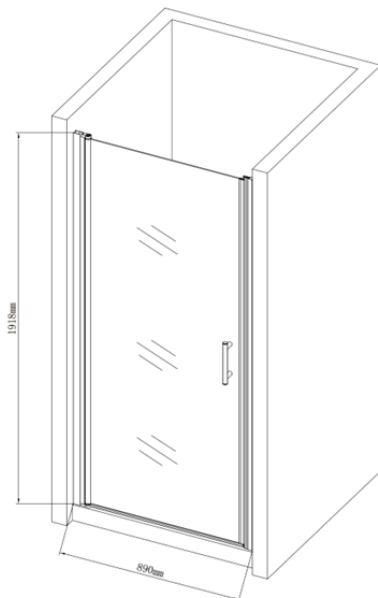

DESCRIPTION

Pivot shower door for alcove installation

FEATURES

6 mm tempered glass
Semi-frameless pivot door
Dimensions: 75 1/2" to 35 1/2" (1918 to 890 mm)
Door adjustment: 33 1/2" to 35 1/2" (850 to 890 mm)

CERTIFICATIONS

SGCC

COLORS (FINISHES)

Chrome: **K024-SD0010-CH**
Matte black: **K024-SD0010-MB**

WARRANTY

All Novvita shower doors are warranted against manufacturing defects for a period of one (1) year from the date of purchase, under normal use and maintenance conditions. The materials and seals of shower doors are not covered by this warranty. This warranty is valid only if the installation is performed by a licensed master plumber.