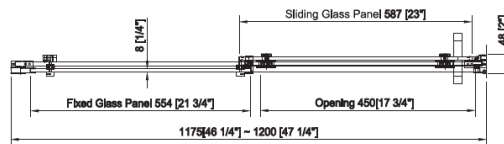

### FEATURES

8 mm tempered glass  
 Reversible shower door  
 Protective glass coating for easier cleaning  
 Adjustable from 45 5/8" to 46 3/4" (1160 to 1190 mm)

#### Dimensions de la vitre

- A 75.43" x 21.81" x 0.315" (1916 x 554 x 8 mm)
- B 75.24" x 23.11" x 0.315" (1911 x 587 x 8 mm)