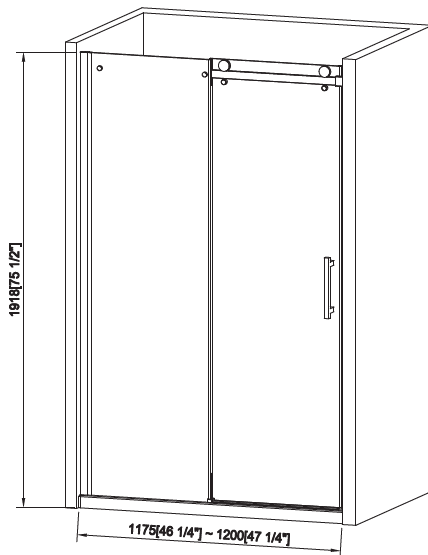

### DESCRIPTION

48" Sliding shower door for alcove installation

### FEATURES

8 mm tempered glass  
 Reversible shower door  
 Protective glass coating for easier cleaning  
 Adjustable from 45 5/8" to 46 3/4" (1160 to 1190 mm)

#### Dimensions de la vitre

- A 75.43" x 21.81" x 0.315" (1916 x 554 x 8 mm)
- B 75.24" x 23.11" x 0.315" (1911 x 587 x 8 mm)