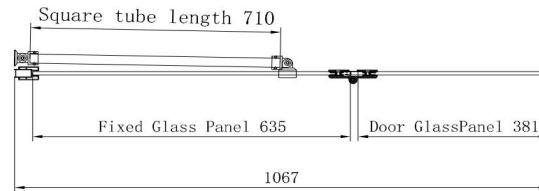

DESCRIPTION

Bathtub screen

FEATURES

Dimension: 42" X 58" (1067 X 1473 mm)
 6 mm tempered glass
 Protective glass coating for easier cleaning
 Oblique support rod

CERTIFICATIONS

SGCC

COLORS (FINISHES)

Chrome: **SD14-6-CH**
 Matte black: **SD14-6-MB**

Dimension de la vitre / H x L x Épaisseur

A. 57.87" (1470) x 25" (635) x 0.24" (6)
 B. 57.4" (1458) x 15" (381) x 0.24" (6)

WARRANTY

All Novvita bath screens are warranted against manufacturing defects for a period of one (1) year from the date of purchase, under normal use and maintenance conditions. The materials and seals of shower doors are not covered by this warranty. This warranty is valid only if the installation is performed by a licensed master plumber.