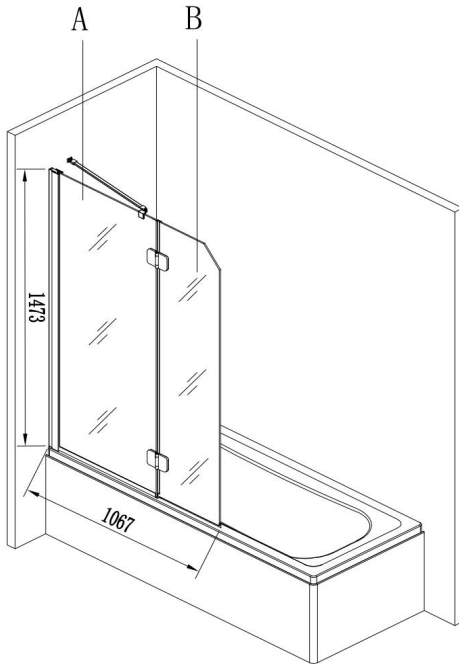

DESCRIPTION

Bathtub screen

FEATURES

Dimension: 42" X 58" (1067 X 1473 mm)
 6 mm tempered glass
 Protective glass coating for easier cleaning
 Oblique support rod

CERTIFICATIONS

SGCC

COLORS (FINISHES)

Chrome: **SD14-6-CH**
 Matte black: **SD14-6-MB**

Dimension de la vitre / H x L x Épaisseur

A. 57.87" (1470) x 25" (635) x 0.24" (6)
 B. 57.4" (1458) x 15" (381) x 0.24" (6)

WARRANTY

All Novvita bath screens are warranted against manufacturing defects for a period of one (1) year from the date of purchase, under normal use and maintenance conditions. The materials and seals of shower doors are not covered by this warranty. This warranty is valid only if the installation is performed by a licensed master plumber.