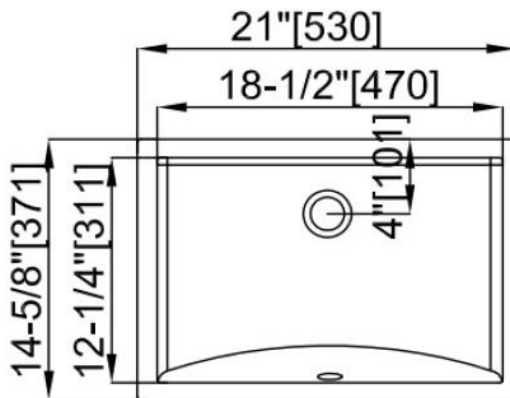

DESCRIPTION

Rectangular under mount sink with rounded interior

FEATURES

Overall sink dimensions: 21" X 14 5/8" X 8 1/8" (530 X 371 X 206mm)

Interior dimensions: 18 1/2" X 12 1/4" X 8" (470 X 311 X 178mm)

Vitreous porcelain

With overflow

CERTIFICATIONS

CSA B45.1-18

ASME A112.19.2-2018

COLORS (FINISHES)

White

WARRANTY

All NOVITA sinks are warranted against manufacturing defects for a period of one (1) year from the date of purchase, under normal use and maintenance conditions. This warranty is valid only if the installation is performed by a licensed master plumber.