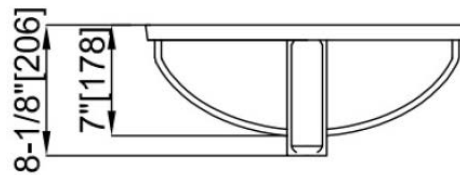

DESCRIPTION

Rectangular under mount sink with rounded interior

FEATURES

Overall sink dimensions: 21" X 14 5/8" X 8 1/8" (530 X 371 X 206mm)

Interior dimensions: 18 1/2" X 12 1/4" X 8" (470 X 311 X 178mm)

Vitreous porcelain

With overflow

CERTIFICATIONS

CSA B45.1-18

ASME A112.19.2-2018

COLORS (FINISHES)

White

WARRANTY

All NOVITA sinks are warranted against manufacturing defects for a period of one (1) year from the date of purchase, under normal use and maintenance conditions. This warranty is valid only if the installation is performed by a licensed master plumber.